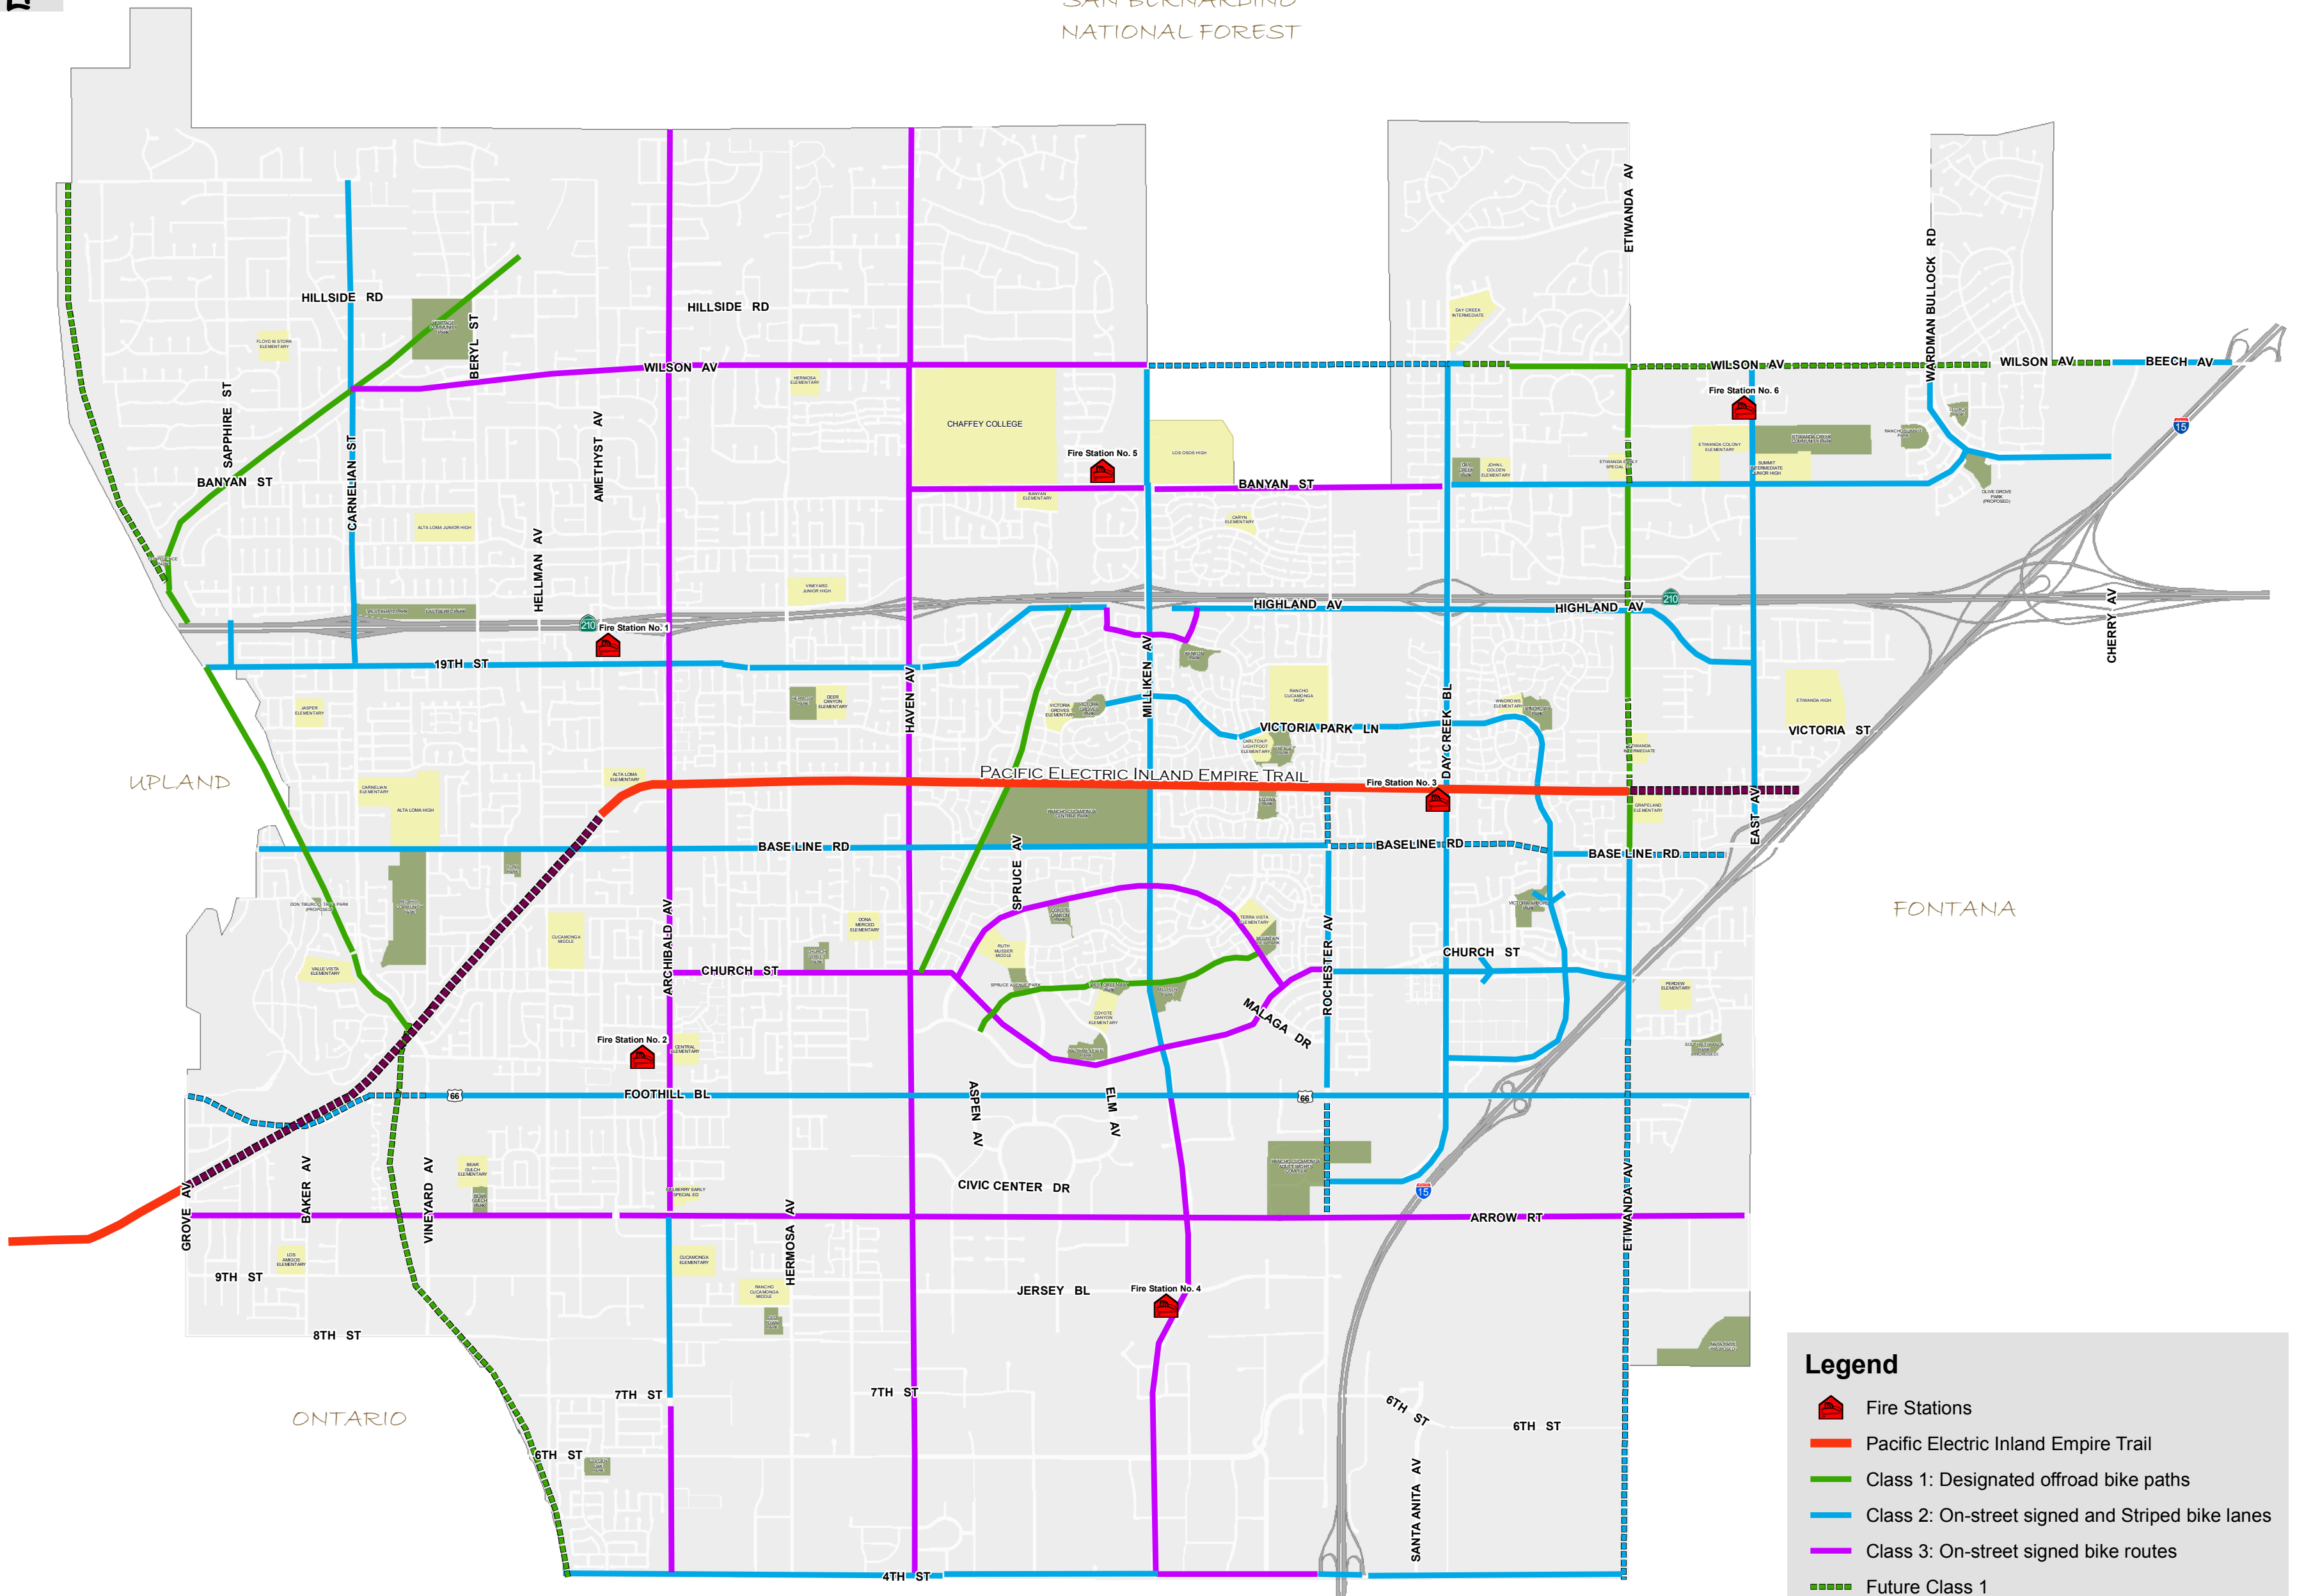

CITY OF RANCHO CUCAMONGA BIKEWAYS MAP

SAN BERNARDINO
NATIONAL FOREST

Legend

- Fire Stations
- Pacific Electric Inland Empire Trail
- Class 1: Designated offroad bike paths
- Class 2: On-street signed and Striped bike lanes
- Class 3: On-street signed bike routes
- Future Class 1
- Future Class 2
- Future Regional Trail
- Parks
- Schools